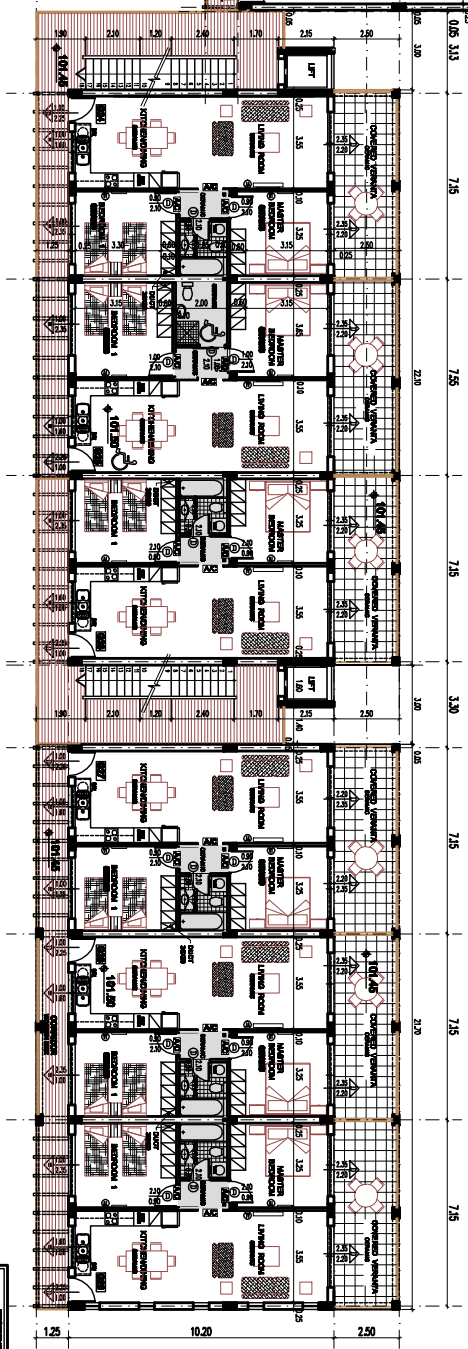

GROUND FLOOR PLAN

FIRST FLOOR PLAN

ENAPROEAM S.R.L. VIA S. GIUSEPPE, 10 - 00187 ROMA (RM) TEL. 06/47801111 - FAX 06/47801112 WWW.ENAPROEAM.IT	
PROGETTO 1:200 147	DATA 14/01/2017 G1