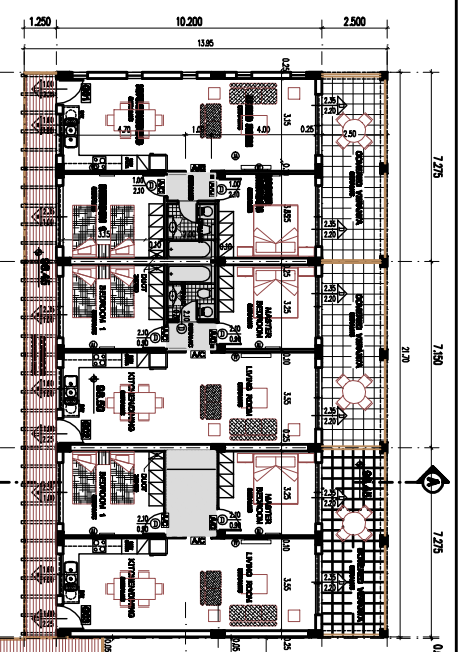

GROUND FLOOR PLAN

FIRST FLOOR PLAN

ENAPROEAM S.R.L. VIA S. GIUSEPPE, 10 - 00187 ROMA (RM) TEL. 06/47801111 - FAX 06/47801112 WWW.ENAPROEAM.IT	
PROGETTO 1:200 147	DATA 14/01/2017 G1